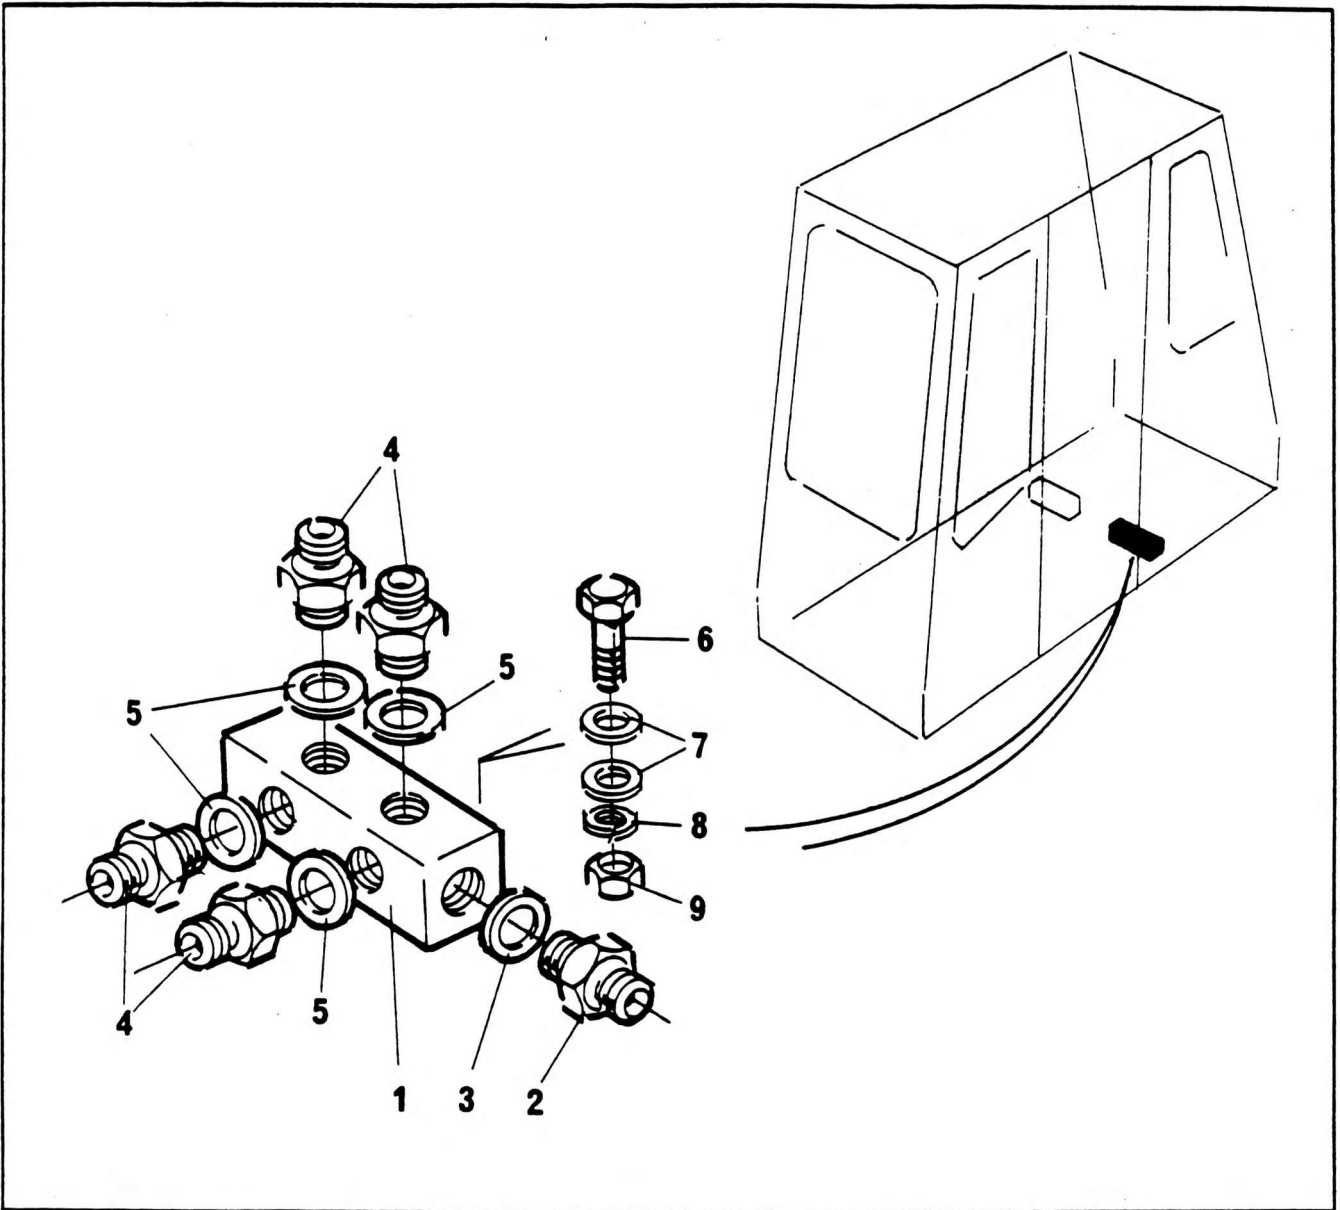

BLOCK JUNCTION ASSEMBLY

NO.	PART NO.	QTY.	DESCRIPTION	NO.	PART NO.	QTY.	DESCRIPTION
1	8583559	1	Block Junction				
2	7-443-990912	1	Adaptor $\frac{3}{8}$ " BSPP - $\frac{3}{8}$ "				
3	7355204	1	Seal Dowty $\frac{3}{8}$ "				
4	7-443-990911	4	Adaptor $\frac{1}{4}$ " BSP x $\frac{1}{4}$ "				
5	7355201	5	Bonded Seal $\frac{1}{4}$ " BSP				
6	7045102	2	Screw Hex Head M6 x 20 Long				
7	7066536	4	Washer Plain M6				
8	7067214	2	Washer Spring M6				
9	7069102	2	Nut M6				